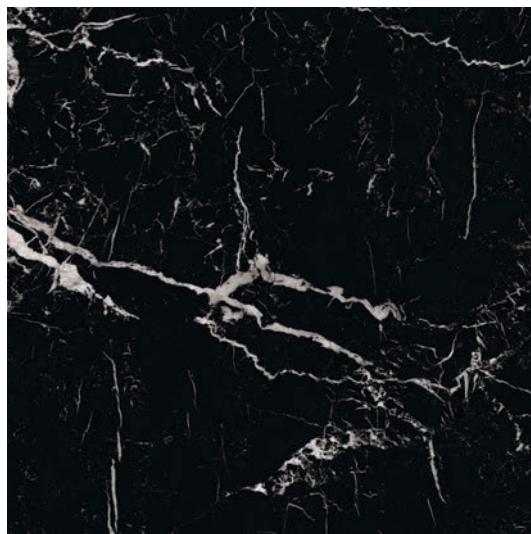

MAJESTIC

Porcelain Tile

Rectified Tile / Full Polished Glossy / White Body

Majestic
120x120 cm / Full Polished Glossy