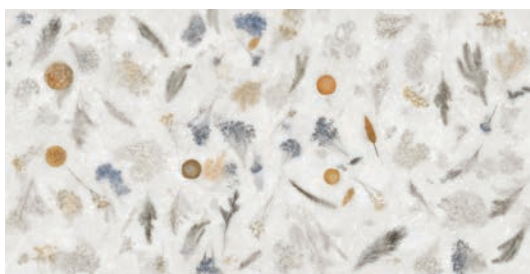

Marsel White Decor
60x120 cm / Full Polished Glossy