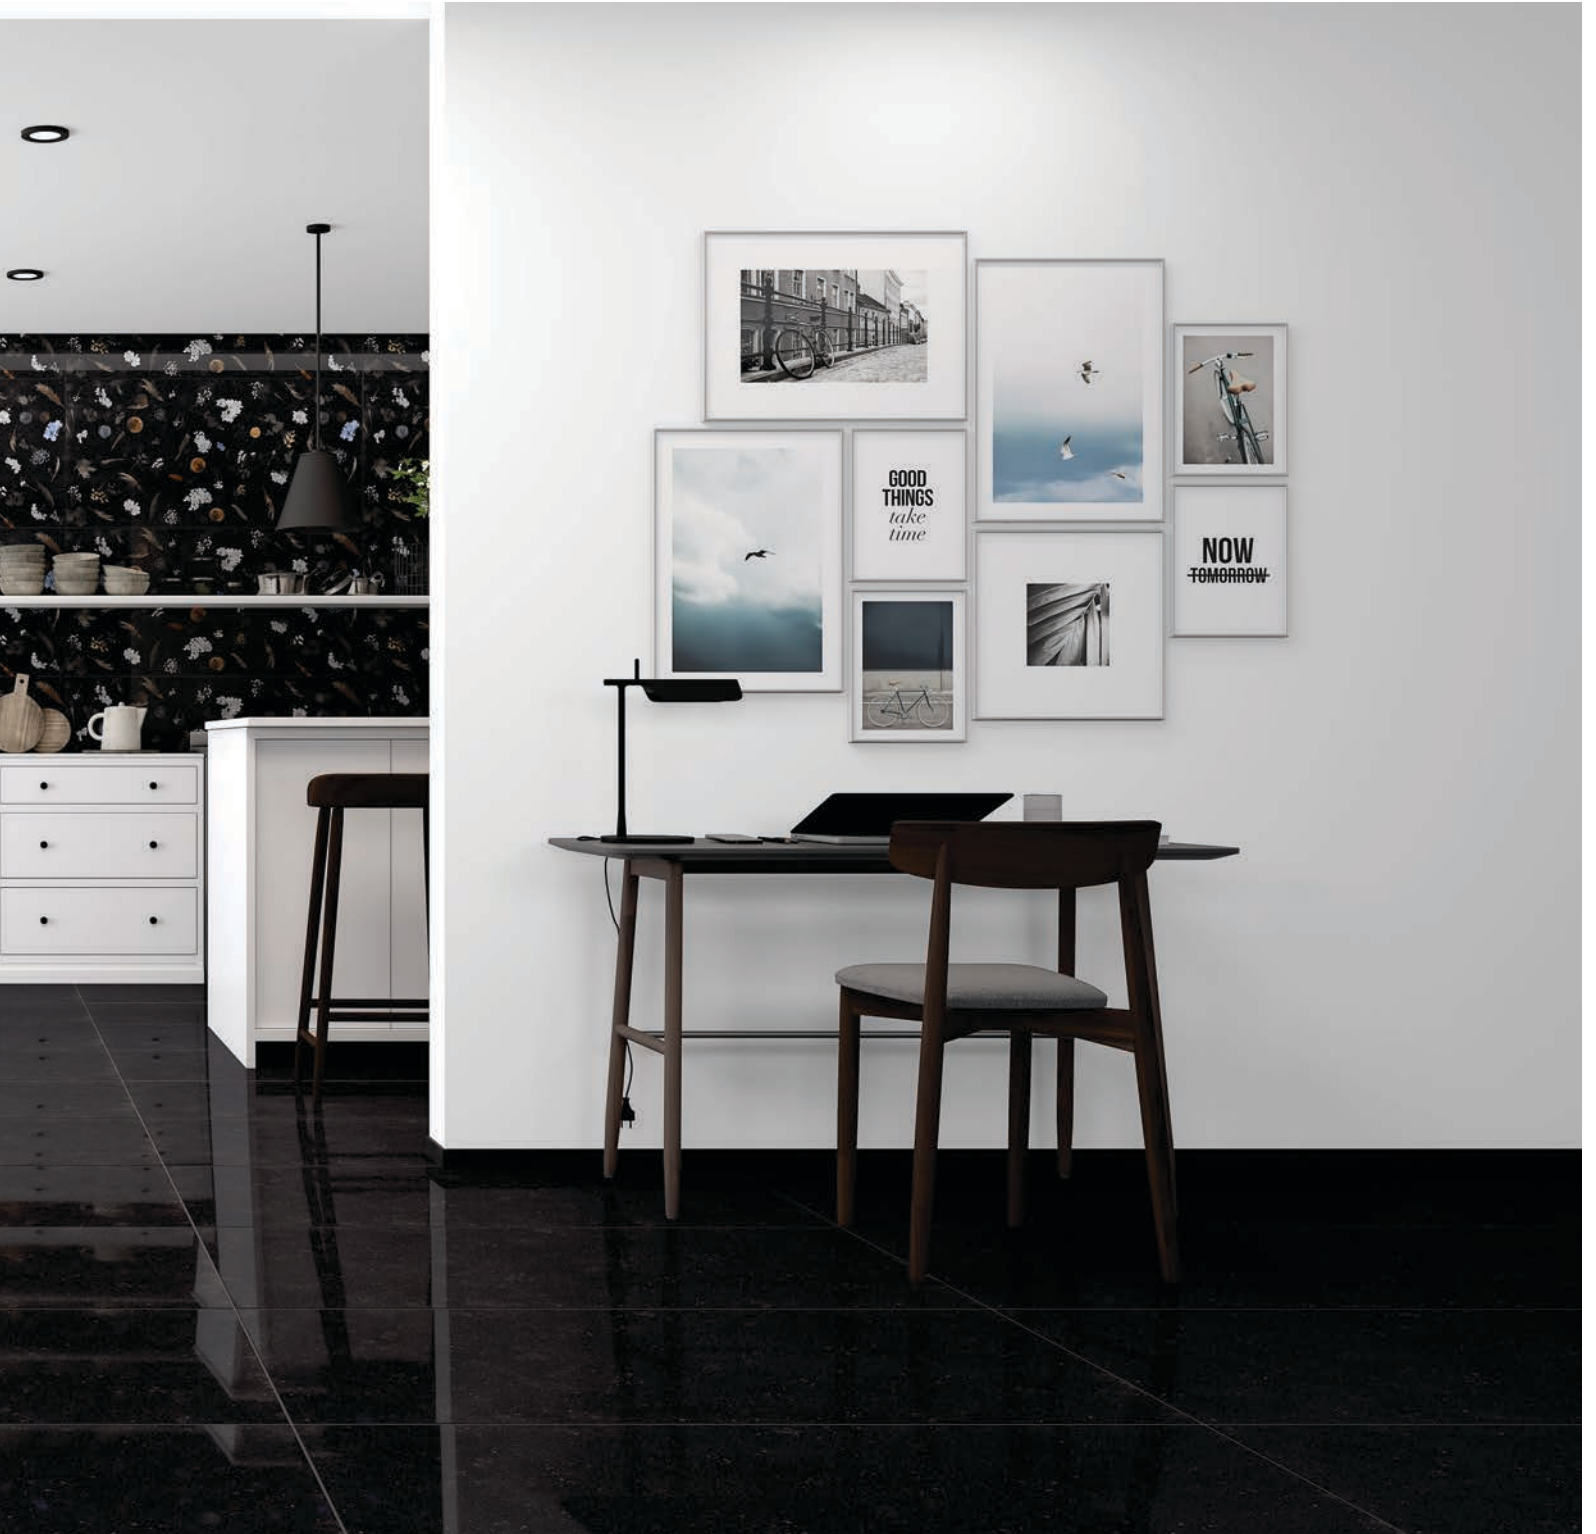

# MARSEL

**Marsel**  
60x120 cm / Full Polished Glossy