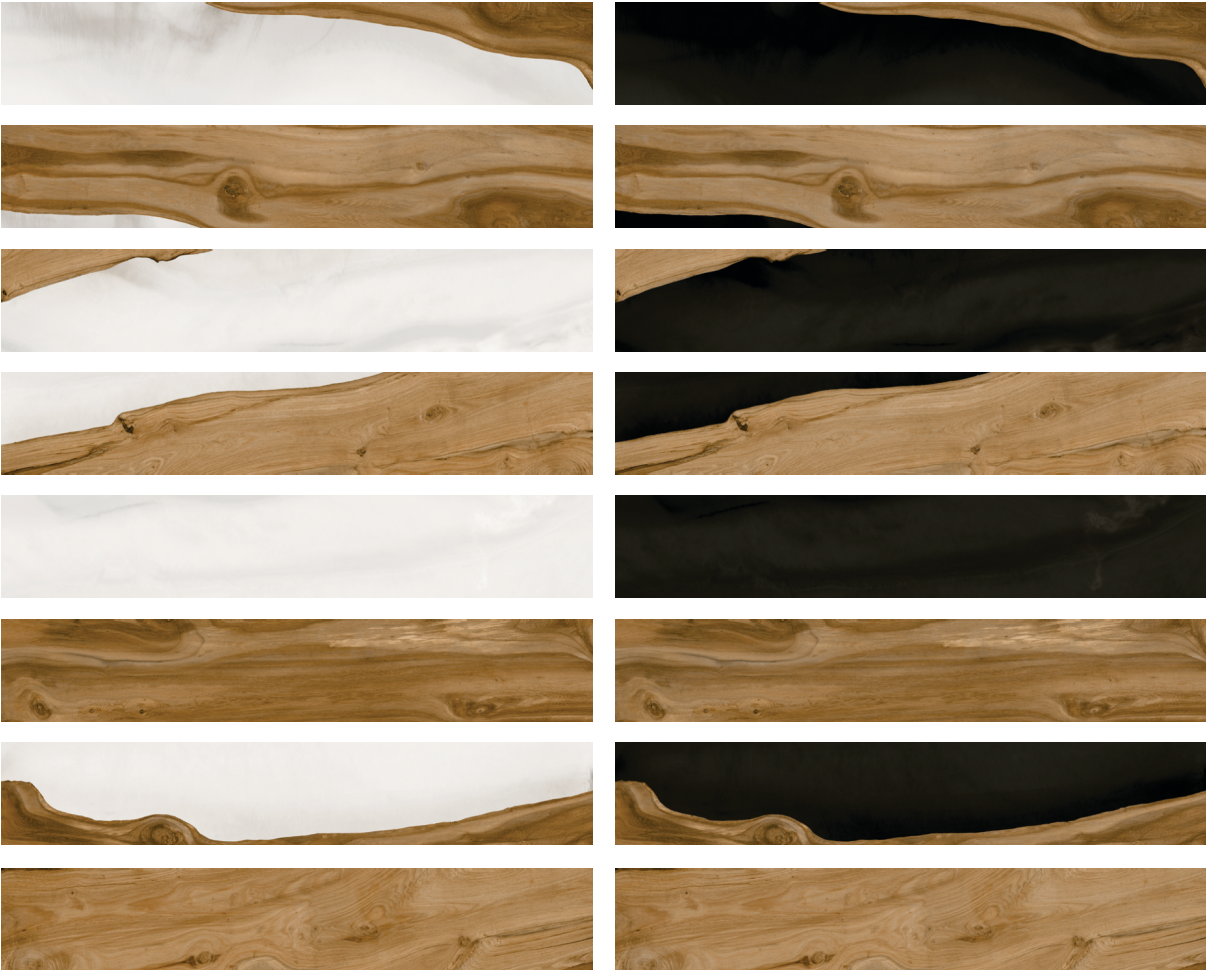

KHUMER

Wall and Floor

Rectified Tile / Matt / White Body

Khumer Sand White
20x120 cm / Matt

Khumer Sand Black
20x120 cm / Matt