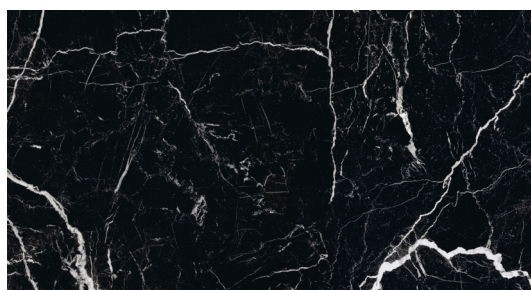

Majestic
60x120 cm / Full Polished Glossy