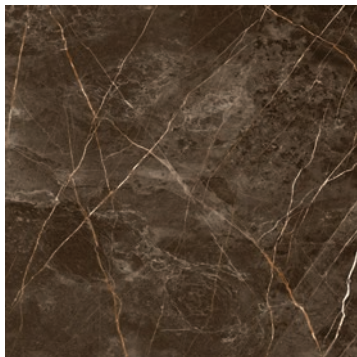

## Porcelain Tile

Rectified Tile / Full Polished Glossy / White Body

**Ashton Black**  
80x160 / 60x120 cm / Full Polished Glossy

**Ashton Black**  
120x120 cm / 100x100 cm / Full Polished Glossy

**Ashton Brown**  
80x160 / 60x120 cm / Full Polished Glossy