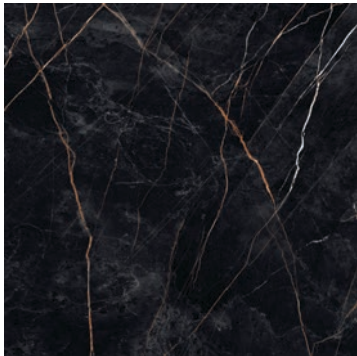

Ashton Black
120x120 cm / 100x100 cm / Full Polished Glossy